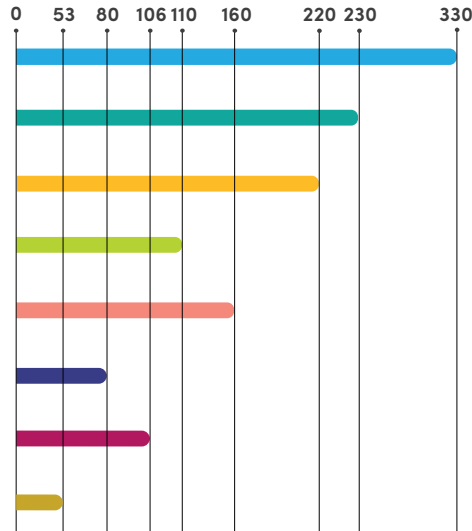

NIRVANA BELT

SPEED CONFIGURATIONS

NIRVANABELT 32 Printheads

1.5 m Fabric

Speed in Linear meters

Draft Mode (1 PASS)	360 x 360 DPI
Draft Mode (2 PASS)	360 x 360 DPI
Production Mode (2 PASS)	360 x 720 DPI
Production Mode (4 PASS)	360 x 720 DPI
Quality Mode (3 PASS)	360 x 1080 DPI
Quality Mode (6 PASS)	360 x 1080 DPI
High Quality Mode (4 PASS)	720 x 720 DPI
High Quality Mode (8 PASS)	720 x 720 DPI

8 Colors / 32 Printheads

NIRVANABELT 24 Printheads

1.5 m Fabric

Speed in Linear meters

Draft Mode (1 PASS)	360 x 360 DPI
Draft Mode (2 PASS)	360 x 360 DPI
Production Mode (2 PASS)	360 x 720 DPI
Production Mode (4 PASS)	360 x 720 DPI
Quality Mode (3 PASS)	360 x 1080 DPI
Quality Mode (6 PASS)	360 x 1080 DPI
High Quality Mode (4 PASS)	720 x 720 DPI
High Quality Mode (8 PASS)	720 x 720 DPI

6 Colors / 24 Printheads

NIRVANABELT 16 Printheads

1.5 m Fabric

Speed in Linear meters

Draft Mode (1 PASS)	360 x 360 DPI
Draft Mode (2 PASS)	360 x 360 DPI
Production Mode (2 PASS)	360 x 720 DPI
Production Mode (4 PASS)	360 x 720 DPI
Quality Mode (3 PASS)	360 x 1080 DPI
Quality Mode (6 PASS)	360 x 1080 DPI
High Quality Mode (4 PASS)	720 x 720 DPI
High Quality Mode (8 PASS)	720 x 720 DPI

4 Colors / 16 Printheads

NIRVANABELT 16 Printheads

1.5 m Fabric

Speed in Linear meters

Draft Mode (1 PASS)	360 x 360 DPI
Draft Mode (2 PASS)	360 x 360 DPI
Production Mode (2 PASS)	360 x 720 DPI
Production Mode (4 PASS)	360 x 720 DPI
Quality Mode (3 PASS)	360 x 1080 DPI
Quality Mode (6 PASS)	360 x 1080 DPI
High Quality Mode (4 PASS)	720 x 720 DPI
High Quality Mode (8 PASS)	720 x 720 DPI