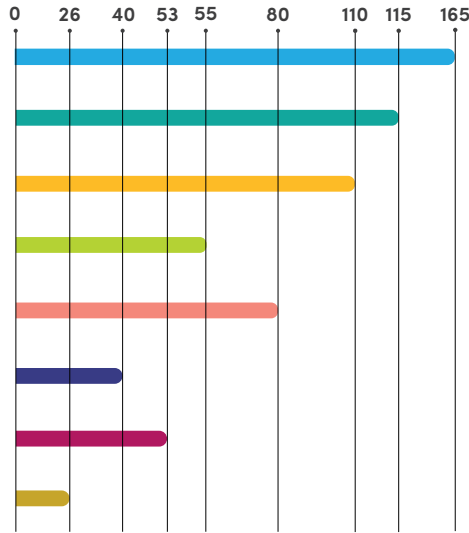

4 Colors / 16 Printheads

NIRVANABELT 16 Printheads

1.5 m Fabric

Speed in Linear meters

Draft Mode (1 PASS)	360 x 360 DPI
Draft Mode (2 PASS)	360 x 360 DPI
Production Mode (2 PASS)	360 x 720 DPI
Production Mode (4 PASS)	360 x 720 DPI
Quality Mode (3 PASS)	360 x 1080 DPI
Quality Mode (6 PASS)	360 x 1080 DPI
High Quality Mode (4 PASS)	720 x 720 DPI
High Quality Mode (8 PASS)	720 x 720 DPI

8 Colors / 16 Printheads

NIRVANABELT 12 Printheads

1.5 m Fabric

Speed in Linear meters

Draft Mode (1 PASS)	360 x 360 DPI
Draft Mode (2 PASS)	360 x 360 DPI
Production Mode (2 PASS)	360 x 720 DPI
Production Mode (4 PASS)	360 x 720 DPI
Quality Mode (3 PASS)	360 x 1080 DPI
Quality Mode (6 PASS)	360 x 1080 DPI
High Quality Mode (4 PASS)	720 x 720 DPI
High Quality Mode (8 PASS)	720 x 720 DPI

6 Colors / 12 Printheads

NIRVANABELT 8 Printheads

1.5 m Fabric

Speed in Linear meters

Draft Mode (1 PASS)	360 x 360 DPI
Draft Mode (2 PASS)	360 x 360 DPI
Production Mode (2 PASS)	360 x 720 DPI
Production Mode (4 PASS)	360 x 720 DPI
Quality Mode (3 PASS)	360 x 1080 DPI
Quality Mode (6 PASS)	360 x 1080 DPI
High Quality Mode (4 PASS)	720 x 720 DPI
High Quality Mode (8 PASS)	720 x 720 DPI

8 Colors / 8 Printheads