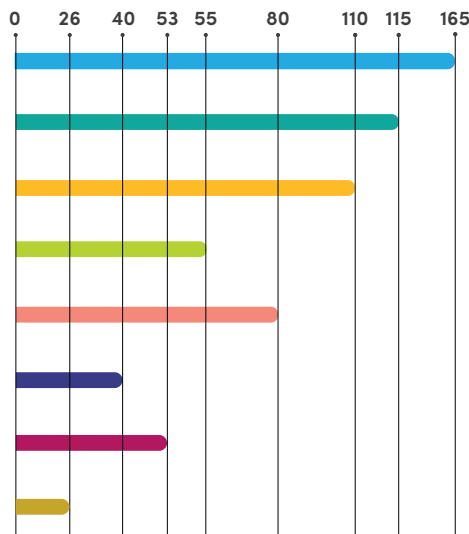

8 Colors / 16 Printheads

NIRVANABELT 12 Printheads

1.5 m Fabric

Speed in Linear meters

Draft Mode (1 PASS)	360 x 360 DPI
Draft Mode (2 PASS)	360 x 360 DPI
Production Mode (2 PASS)	360 x 720 DPI
Production Mode (4 PASS)	360 x 720 DPI
Quality Mode (3 PASS)	360 x 1080 DPI
Quality Mode (6 PASS)	360 x 1080 DPI
High Quality Mode (4 PASS)	720 x 720 DPI
High Quality Mode (8 PASS)	720 x 720 DPI

6 Colors / 12 Printheads

NIRVANABELT 8 Printheads

1.5 m Fabric

Speed in Linear meters

Draft Mode (1 PASS)	360 x 360 DPI
Draft Mode (2 PASS)	360 x 360 DPI
Production Mode (2 PASS)	360 x 720 DPI
Production Mode (4 PASS)	360 x 720 DPI
Quality Mode (3 PASS)	360 x 1080 DPI
Quality Mode (6 PASS)	360 x 1080 DPI
High Quality Mode (4 PASS)	720 x 720 DPI
High Quality Mode (8 PASS)	720 x 720 DPI

4 Colors / 8 Printheads

NIRVANABELT 8 Printheads

1.5 m Fabric

Speed in Linear meters

Draft Mode (1 PASS)	360 x 360 DPI
Draft Mode (2 PASS)	360 x 360 DPI
Production Mode (2 PASS)	360 x 720 DPI
Production Mode (4 PASS)	360 x 720 DPI
Quality Mode (3 PASS)	360 x 1080 DPI
Quality Mode (6 PASS)	360 x 1080 DPI
High Quality Mode (4 PASS)	720 x 720 DPI
High Quality Mode (8 PASS)	720 x 720 DPI

8 Colors / 8 Printheads