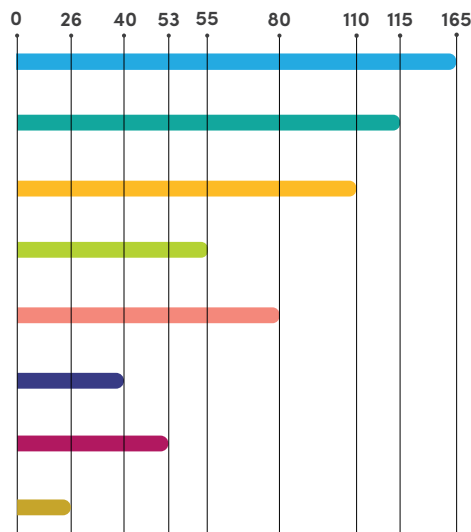

6 Colors / 24 Printheads

NIRVANABELT 16 Printheads

1.5 m Fabric

Speed in Linear meters

Draft Mode (1 PASS)	360 x 360 DPI
Draft Mode (2 PASS)	360 x 360 DPI
Production Mode (2 PASS)	360 x 720 DPI
Production Mode (4 PASS)	360 x 720 DPI
Quality Mode (3 PASS)	360 x 1080 DPI
Quality Mode (6 PASS)	360 x 1080 DPI
High Quality Mode (4 PASS)	720 x 720 DPI
High Quality Mode (8 PASS)	720 x 720 DPI

4 Colors / 16 Printheads

NIRVANABELT 16 Printheads

1.5 m Fabric

Speed in Linear meters

Draft Mode (1 PASS)	360 x 360 DPI
Draft Mode (2 PASS)	360 x 360 DPI
Production Mode (2 PASS)	360 x 720 DPI
Production Mode (4 PASS)	360 x 720 DPI
Quality Mode (3 PASS)	360 x 1080 DPI
Quality Mode (6 PASS)	360 x 1080 DPI
High Quality Mode (4 PASS)	720 x 720 DPI
High Quality Mode (8 PASS)	720 x 720 DPI

8 Colors / 16 Printheads

NIRVANABELT 12 Printheads

1.5 m Fabric

Speed in Linear meters

Draft Mode (1 PASS)	360 x 360 DPI
Draft Mode (2 PASS)	360 x 360 DPI
Production Mode (2 PASS)	360 x 720 DPI
Production Mode (4 PASS)	360 x 720 DPI
Quality Mode (3 PASS)	360 x 1080 DPI
Quality Mode (6 PASS)	360 x 1080 DPI
High Quality Mode (4 PASS)	720 x 720 DPI
High Quality Mode (8 PASS)	720 x 720 DPI

6 Colors / 12 Printheads

NIRVANABELT 8 Printheads

1.5 m Fabric

Speed in Linear meters

Draft Mode (1 PASS)	360 x 360 DPI
Draft Mode (2 PASS)	360 x 360 DPI
Production Mode (2 PASS)	360 x 720 DPI
Production Mode (4 PASS)	360 x 720 DPI
Quality Mode (3 PASS)	360 x 1080 DPI
Quality Mode (6 PASS)	360 x 1080 DPI
High Quality Mode (4 PASS)	720 x 720 DPI
High Quality Mode (8 PASS)	720 x 720 DPI