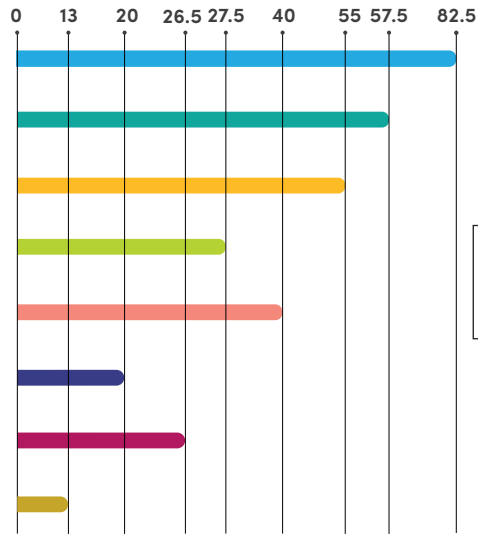

8 Colors / 16 Printheads

NIRVANABELT 12 Printheads

1.5 m Fabric

Speed in Linear meters

Draft Mode (1 PASS)	360 x 360 DPI
Draft Mode (2 PASS)	360 x 360 DPI
Production Mode (2 PASS)	360 x 720 DPI
Production Mode (4 PASS)	360 x 720 DPI
Quality Mode (3 PASS)	360 x 1080 DPI
Quality Mode (6 PASS)	360 x 1080 DPI
High Quality Mode (4 PASS)	720 x 720 DPI
High Quality Mode (8 PASS)	720 x 720 DPI

6 Colors / 12 Printheads

NIRVANABELT 8 Printheads

1.5 m Fabric

Speed in Linear meters

Draft Mode (1 PASS)	360 x 360 DPI
Draft Mode (2 PASS)	360 x 360 DPI
Production Mode (2 PASS)	360 x 720 DPI
Production Mode (4 PASS)	360 x 720 DPI
Quality Mode (3 PASS)	360 x 1080 DPI
Quality Mode (6 PASS)	360 x 1080 DPI
High Quality Mode (4 PASS)	720 x 720 DPI
High Quality Mode (8 PASS)	720 x 720 DPI

4 Colors / 8 Printheads

NIRVANABELT 8 Printheads

1.5 m Fabric

Speed in Linear meters

Draft Mode (1 PASS)	360 x 360 DPI
Draft Mode (2 PASS)	360 x 360 DPI
Production Mode (2 PASS)	360 x 720 DPI
Production Mode (4 PASS)	360 x 720 DPI
Quality Mode (3 PASS)	360 x 1080 DPI
Quality Mode (6 PASS)	360 x 1080 DPI
High Quality Mode (4 PASS)	720 x 720 DPI
High Quality Mode (8 PASS)	720 x 720 DPI

8 Colors / 8 Printheads