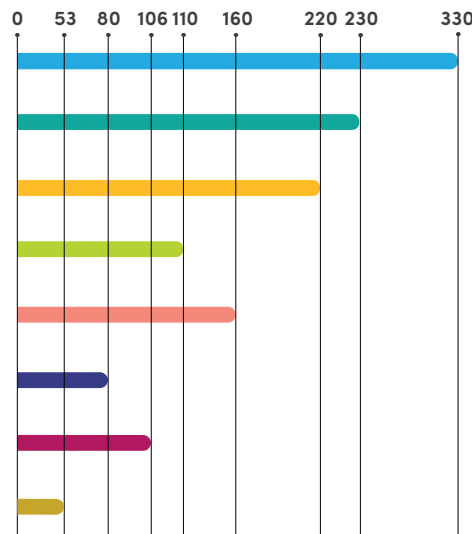

NIRVANA BELT

SPEED CONFIGURATIONS

NIRVANABELT 32 Printheads

1.5 m Fabric

Speed in Linear meters

Draft Mode (1 PASS)	360 x 360 DPI
Draft Mode (2 PASS)	360 x 360 DPI
Production Mode (2 PASS)	360 x 720 DPI
Production Mode (4 PASS)	360 x 720 DPI
Quality Mode (3 PASS)	360 x 1080 DPI
Quality Mode (6 PASS)	360 x 1080 DPI
High Quality Mode (4 PASS)	720 x 720 DPI
High Quality Mode (8 PASS)	720 x 720 DPI

8 Colors / 32 Printheads

NIRVANABELT 24 Printheads

1.5 m Fabric

Speed in Linear meters

Draft Mode (1 PASS)	360 x 360 DPI
Draft Mode (2 PASS)	360 x 360 DPI
Production Mode (2 PASS)	360 x 720 DPI
Production Mode (4 PASS)	360 x 720 DPI
Quality Mode (3 PASS)	360 x 1080 DPI
Quality Mode (6 PASS)	360 x 1080 DPI
High Quality Mode (4 PASS)	720 x 720 DPI
High Quality Mode (8 PASS)	720 x 720 DPI

6 Colors / 24 Printheads

NIRVANABELT 16 Printheads

1.5 m Fabric

Speed in Linear meters

Draft Mode (1 PASS)	360 x 360 DPI
Draft Mode (2 PASS)	360 x 360 DPI
Production Mode (2 PASS)	360 x 720 DPI
Production Mode (4 PASS)	360 x 720 DPI
Quality Mode (3 PASS)	360 x 1080 DPI
Quality Mode (6 PASS)	360 x 1080 DPI
High Quality Mode (4 PASS)	720 x 720 DPI
High Quality Mode (8 PASS)	720 x 720 DPI

4 Colors / 16 Printheads

NIRVANABELT 16 Printheads

1.5 m Fabric

Speed in Linear meters

Draft Mode (1 PASS)	360 x 360 DPI
Draft Mode (2 PASS)	360 x 360 DPI
Production Mode (2 PASS)	360 x 720 DPI
Production Mode (4 PASS)	360 x 720 DPI
Quality Mode (3 PASS)	360 x 1080 DPI
Quality Mode (6 PASS)	360 x 1080 DPI
High Quality Mode (4 PASS)	720 x 720 DPI
High Quality Mode (8 PASS)	720 x 720 DPI