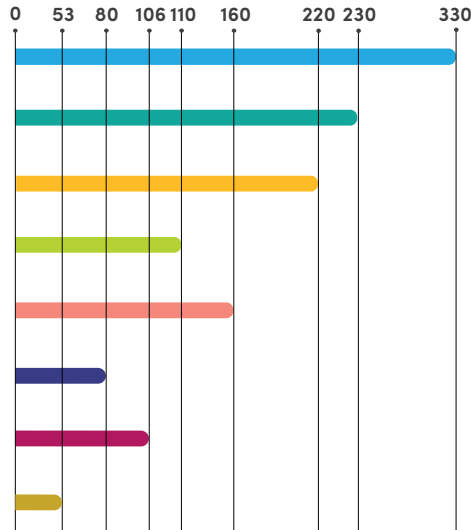

8 Colors / 32 Printheads

NIRVANABELT 24 Printheads

1.5 m Fabric

Speed in Linear meters

Draft Mode (1 PASS)	360 x 360 DPI
Draft Mode (2 PASS)	360 x 360 DPI
Production Mode (2 PASS)	360 x 720 DPI
Production Mode (4 PASS)	360 x 720 DPI
Quality Mode (3 PASS)	360 x 1080 DPI
Quality Mode (6 PASS)	360 x 1080 DPI
High Quality Mode (4 PASS)	720 x 720 DPI
High Quality Mode (8 PASS)	720 x 720 DPI

6 Colors / 24 Printheads

NIRVANABELT 16 Printheads

1.5 m Fabric

Speed in Linear meters

Draft Mode (1 PASS)	360 x 360 DPI
Draft Mode (2 PASS)	360 x 360 DPI
Production Mode (2 PASS)	360 x 720 DPI
Production Mode (4 PASS)	360 x 720 DPI
Quality Mode (3 PASS)	360 x 1080 DPI
Quality Mode (6 PASS)	360 x 1080 DPI
High Quality Mode (4 PASS)	720 x 720 DPI
High Quality Mode (8 PASS)	720 x 720 DPI

4 Colors / 16 Printheads

NIRVANABELT 16 Printheads

1.5 m Fabric

Speed in Linear meters

Draft Mode (1 PASS)	360 x 360 DPI
Draft Mode (2 PASS)	360 x 360 DPI
Production Mode (2 PASS)	360 x 720 DPI
Production Mode (4 PASS)	360 x 720 DPI
Quality Mode (3 PASS)	360 x 1080 DPI
Quality Mode (6 PASS)	360 x 1080 DPI
High Quality Mode (4 PASS)	720 x 720 DPI
High Quality Mode (8 PASS)	720 x 720 DPI

8 Colors / 16 Printheads

NIRVANABELT 12 Printheads

1.5 m Fabric

Speed in Linear meters

Draft Mode (1 PASS)	360 x 360 DPI
Draft Mode (2 PASS)	360 x 360 DPI
Production Mode (2 PASS)	360 x 720 DPI
Production Mode (4 PASS)	360 x 720 DPI
Quality Mode (3 PASS)	360 x 1080 DPI
Quality Mode (6 PASS)	360 x 1080 DPI
High Quality Mode (4 PASS)	720 x 720 DPI
High Quality Mode (8 PASS)	720 x 720 DPI