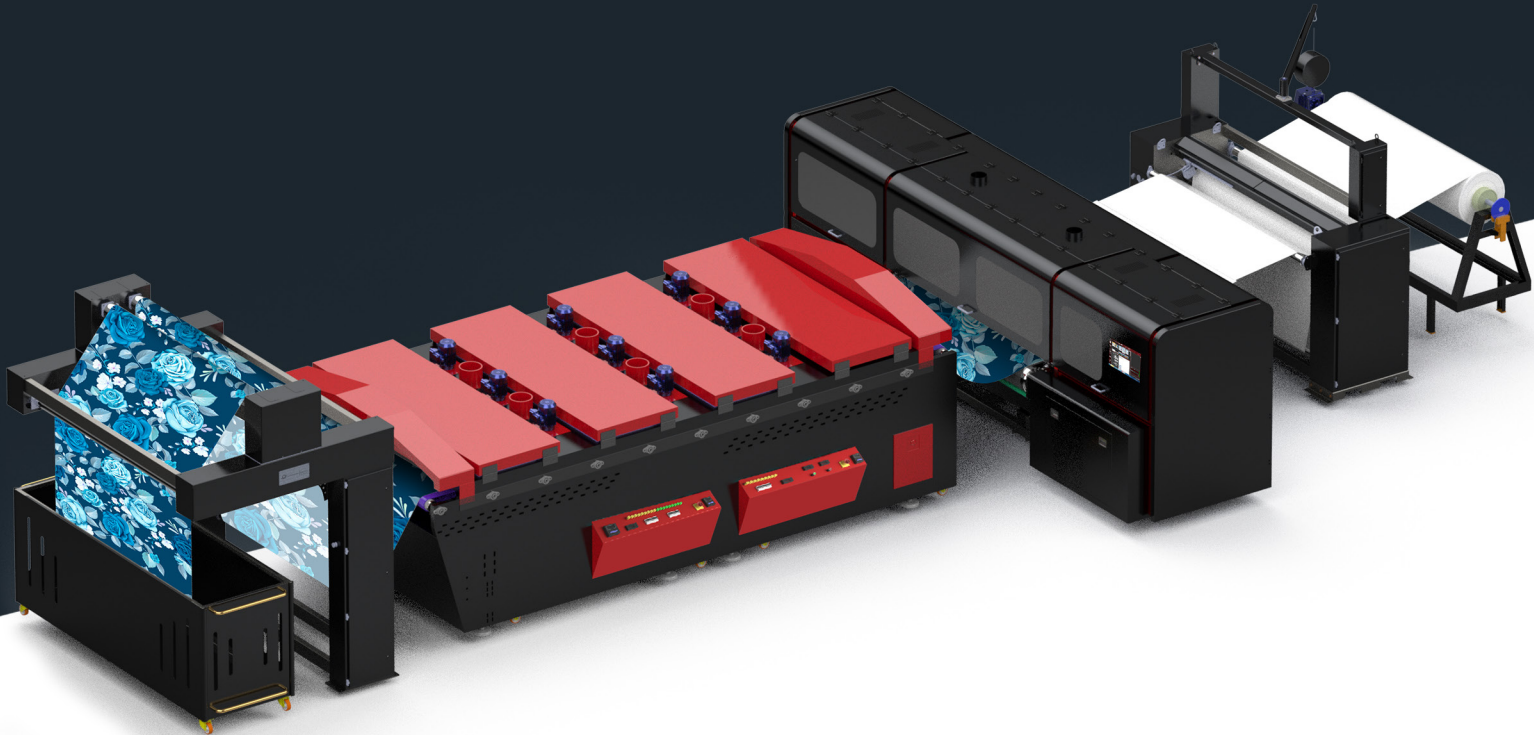

NIRVANA BELT

SPEED CONFIGURATIONS

NIRVANABELT 32 Printheads

1.5 m Fabric

Speed in Linear meters

Draft Mode (1 PASS)	360 x 360 DPI
Draft Mode (2 PASS)	360 x 360 DPI
Production Mode (2 PASS)	360 x 720 DPI
Production Mode (4 PASS)	360 x 720 DPI
Quality Mode (3 PASS)	360 x 1080 DPI
Quality Mode (6 PASS)	360 x 1080 DPI
High Quality Mode (4 PASS)	720 x 720 DPI
High Quality Mode (8 PASS)	720 x 720 DPI

8 Colors / 32 Printheads

NIRVANABELT 24 Printheads

1.5 m Fabric

Speed in Linear meters

Draft Mode (1 PASS)	360 x 360 DPI
Draft Mode (2 PASS)	360 x 360 DPI
Production Mode (2 PASS)	360 x 720 DPI
Production Mode (4 PASS)	360 x 720 DPI
Quality Mode (3 PASS)	360 x 1080 DPI
Quality Mode (6 PASS)	360 x 1080 DPI
High Quality Mode (4 PASS)	720 x 720 DPI
High Quality Mode (8 PASS)	720 x 720 DPI

6 Colors / 24 Printheads

NIRVANABELT 16 Printheads

1.5 m Fabric

Speed in Linear meters

Draft Mode (1 PASS)	360 x 360 DPI
Draft Mode (2 PASS)	360 x 360 DPI
Production Mode (2 PASS)	360 x 720 DPI
Production Mode (4 PASS)	360 x 720 DPI
Quality Mode (3 PASS)	360 x 1080 DPI
Quality Mode (6 PASS)	360 x 1080 DPI
High Quality Mode (4 PASS)	720 x 720 DPI
High Quality Mode (8 PASS)	720 x 720 DPI

4 Colors / 16 Printheads

NIRVANABELT 16 Printheads

1.5 m Fabric

Speed in Linear meters

Draft Mode (1 PASS)	360 x 360 DPI
Draft Mode (2 PASS)	360 x 360 DPI
Production Mode (2 PASS)	360 x 720 DPI
Production Mode (4 PASS)	360 x 720 DPI
Quality Mode (3 PASS)	360 x 1080 DPI
Quality Mode (6 PASS)	360 x 1080 DPI
High Quality Mode (4 PASS)	720 x 720 DPI
High Quality Mode (8 PASS)	720 x 720 DPI